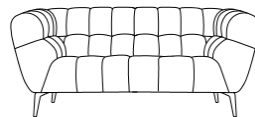

MONTREAL

the
home
department
store

www.housingunits.co.uk

FEATURES

Structure: Plywood and solid wood. Seat: Elastic webbing + no-sag spring.
Backrest: Elastic webbing. Seat cushion: High resilient foam. Back cushion: Dacron fibre.
Available in a choice of leathers/fabrics. 3 Seater sofa 1 arm & Corner sofa available left or right arm facing.

3 Seater Sofa

76 x 237 x 95cm

2 Seater Sofa

76 x 202 x 95cm

Snuggler

76 x 180 x 95cm

Chair

76 x 114 x 95cm

3PL

CSR

2PL

Medium Armless Unit

76 x 95 x 95cm

3PR

76 x 191 x 95cm

CSL