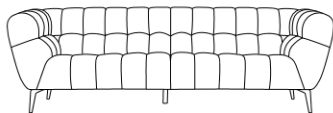

MONTREAL

the
home
department
store

www.housingunits.co.uk

FEATURES

Structure: Plywood and solid wood. Seat: Elastic webbing + no-sag spring.
Backrest: Elastic webbing. Seat cushion: High resilient foam. Back cushion: Dacron fibre.
Available in a choice of leathers/fabrics. 3 Seater sofa 1 arm & Corner sofa available left or right arm facing.

3 Seater Sofa

76 x 237 x 95cm

2 Seater Sofa

76 x 202 x 95cm

Snuggler

76 x 180 x 95cm

Chair

76 x 114 x 95cm

3PL

CSR

2PL

Medium Armless Unit

76 x 95 x 95cm

3PR

76 x 191 x 95cm

CSL