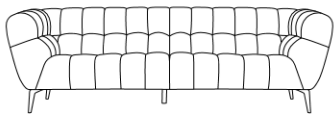

MONTREAL

hu
housing
units

the
home
department
store

www.housingunits.co.uk

FEATURES

Structure: Plywood and solid wood. **Seat:** Elastic webbing + no-sag spring.

Backrest: Elastic webbing. **Seat cushion:** High resilient foam. **Back cushion:** Dacron fibre.

Available in a choice of leathers/fabrics. 3 Seater sofa 1 arm & Corner sofa available left or right arm facing.

3 Seater Sofa

76cm x 237cm x 95cm

2 Seater Sofa

76cm x 202cm x 95cm

Chair

76cm x 114cm x
95cm

3 Seater Sofa 1 Arm

76cm x 191cm x 95cm

Corner Sofa

76cm x 220cm x 95cm

Line drawings for illustration purposes only, we reserve the right to alter dimensions and specifications without prior notice.
Sizes Height x Width x Depth. All sizes are approximate and for guidance only.